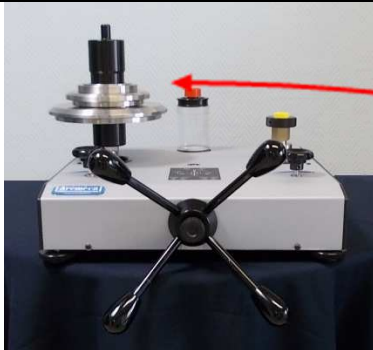

**Balance manométrique Pneumatique / Pneumatic DWT**

Sur le banc CA2-200B  
*on the bench comparison CA2-200B*

Possibilité de mettre un Kit / *you can add the kit*  
 kit BA2-1VB (-1 bar)  
 kit BA2-1B (1 bar)  
 kit BA2-10B (10 bar)  
 kit BA2-30B (30 bar)  
 kit BA2-60B (60 bar)  
 kit BA2-120B (120 bar)  
 kit BA2-200B (200 bar)

**Balance manométrique Hydraulique / Hydraulic DWT**

Sur le banc / *on the bench comparison*

Possibilité de mettre un Kit / *you can add the kit*

CH2-125B	kit BH2-30B (30 bar) kit BH2-60B (60 bar)
CH2-1250B	kit BH2-150B (150 bar) kit BH2-300B SP ou DP (300 bar) kit BH2-400B SP ou DP (400 bar) kit BH2-600B SP ou DP (600 bar) kit BH2-700B SP ou DP (700 bar) kit BH2-1200B SP ou DP (1200 bar)
CH2-2000B	Kit BH2-2000B (2000 bar)
CH2-4000B	Kit BH2-2500B (2500 bar) Kit BH2-3000B (3000 bar) kit BH2-4000B (4000 bar)
CH2-7000B	Kit BH2-5000B (5000 bar) Kit BH2-6000B (6000 bar) kit BH2-7000B (7000 bar)
CH3-10000B	Kit BH5-10000B (10000 bar)